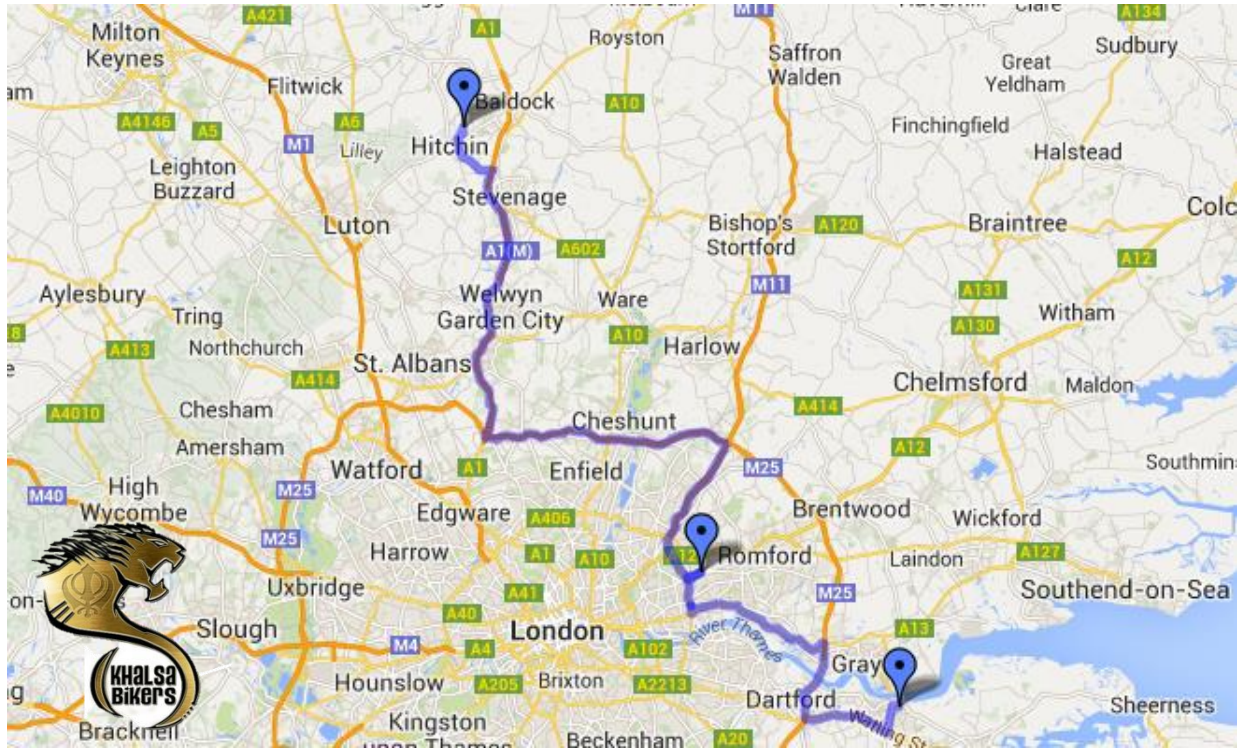

## South Convoy – West London team – part one

Departure time	10:00am	11:00am
Location	<b>Southall</b> Singh Sabha 2-8 Park Avenue Southall Middlesex UB1 3AG	<b>Slough</b> Singh Sabha Wexham Court Sheehy Way, Sough SL2 5SS

## South Convoy – East London team – part one

Departure time	10:00am	11:00am
Location	<b>Gravesend</b> Guru Nanak Marg (off Saddington Street) Gravesend, Kent DA12 1AG	<b>Ilford</b> Karamsar 400 High Road Ilford, Essex IG1 1TW

## South Convoy – West & East London teams – part two

Departure time	12:30pm	2:00pm	3:00pm
Location	<b>Hitchin</b> Singh Sabha 50 Wilbury Way Hitchin, Herts SG4 0TP	<b>Milton Keynes</b> Phoenix Drive Leadenhall Milton Keynes MK6 5LU	<b>Coventry</b> GNP 71-81 Harnall Lane West Coventry CV1 4FB