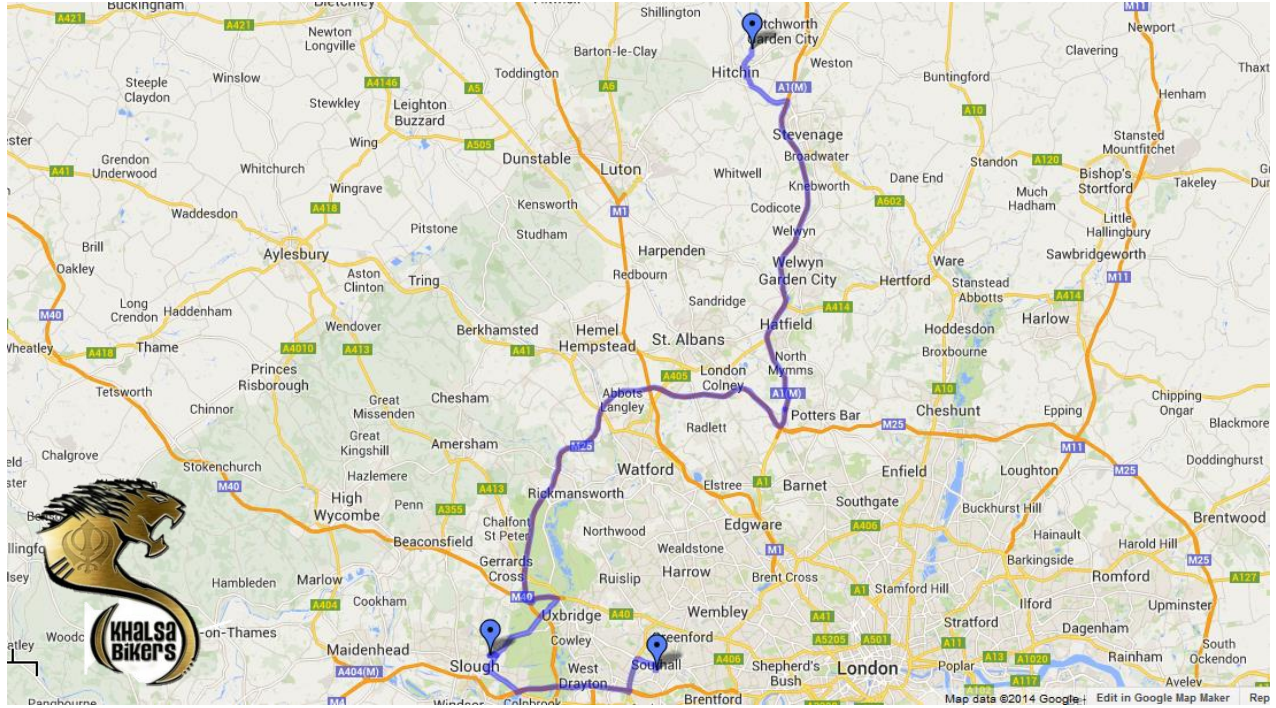

## South Convoy – West London team – part one

Departure time	10:00am	11:00am
Location	<b>Southall</b> Singh Sabha 2-8 Park Avenue Southall Middlesex UB1 3AG	<b>Slough</b> Singh Sabha Wexham Court Sheehy Way, Sough SL2 5SS

## South Convoy – East London team – part one

Departure time	10:00am	11:00am
Location	<b>Gravesend</b> Guru Nanak Marg (off Saddington Street) Gravesend, Kent DA12 1AG	<b>Ilford</b> Karamsar 400 High Road Ilford, Essex IG1 1TW

## South Convoy – West & East London teams – part two

Departure time	12:30pm	2:00pm	3:00pm
Location	<b>Hitchin</b> Singh Sabha 50 Wilbury Way Hitchin, Herts SG4 0TP	<b>Milton Keynes</b> Phoenix Drive Leadenhall Milton Keynes MK6 5LU	<b>Coventry</b> GNP 71-81 Harnall Lane West Coventry CV1 4FB