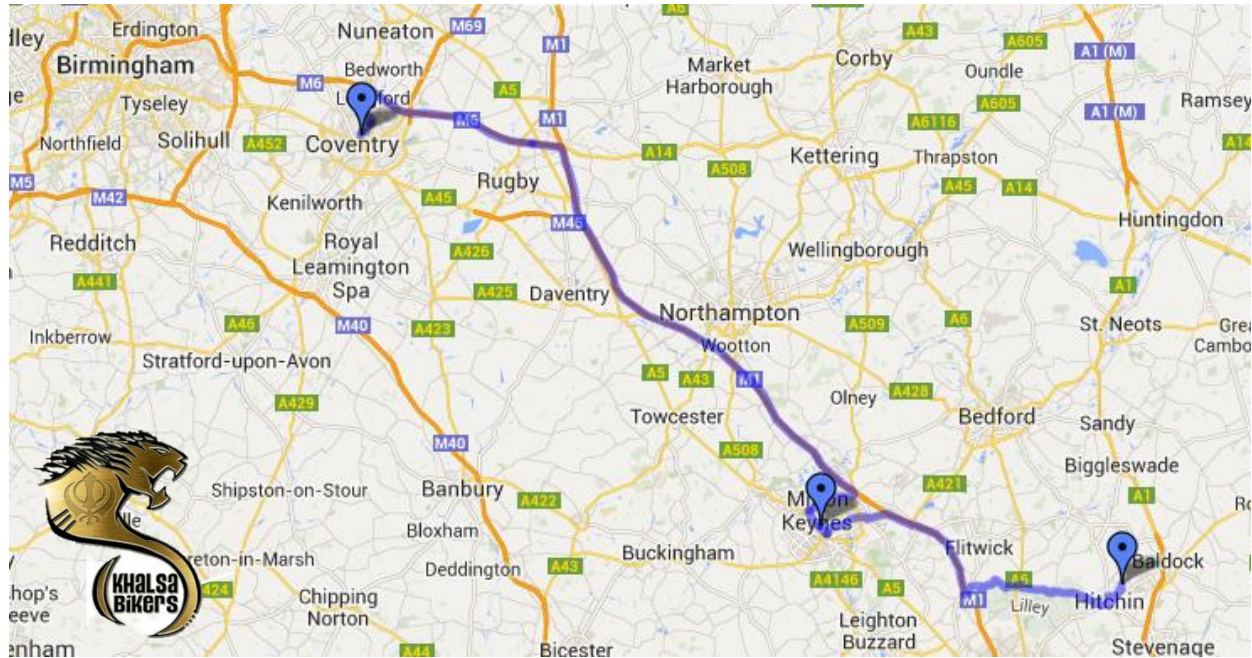

## South Convoy – West London team – part one

Departure time	10:00am	11:00am
Location	<b>Southall</b> Singh Sabha 2-8 Park Avenue Southall Middlesex UB1 3AG	<b>Slough</b> Singh Sabha Wexham Court Sheehy Way, Sough SL2 5SS

## South Convoy – East London team – part one

Departure time	10:00am	11:00am
Location	<b>Gravesend</b> Guru Nanak Marg (off Saddington Street) Gravesend, Kent DA12 1AG	<b>Ilford</b> Karamsar 400 High Road Ilford, Essex IG1 1TW

## South Convoy – West & East London teams – part two

Departure time	12:30pm	2:00pm	3:00pm
Location	<b>Hitchin</b> Singh Sabha 50 Wilbury Way Hitchin, Herts SG4 0TP	<b>Milton Keynes</b> Phoenix Drive Leadenhall Milton Keynes MK6 5LU	<b>Coventry</b> GNP 71-81 Harnall Lane West Coventry CV1 4FB